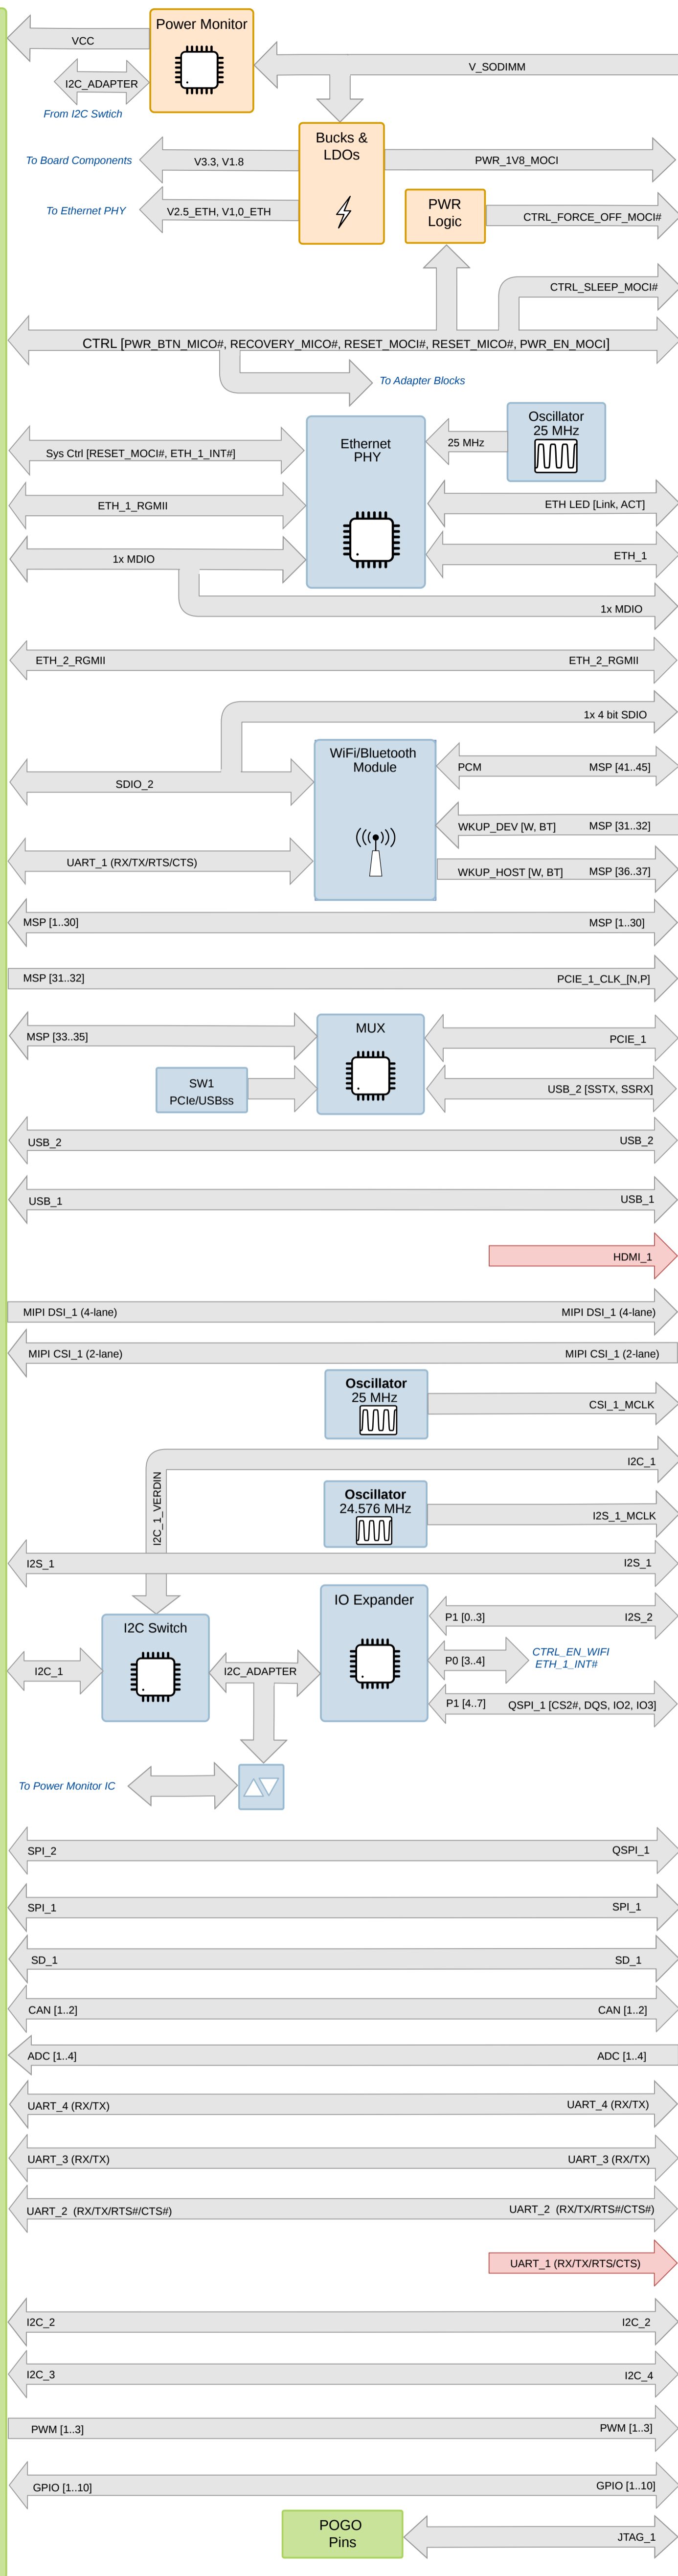

LINO BOARD-TO-BOARD CONNECTORS

VERDIN X1 SODIMM CONNECTOR

Legend

- Adapter Connector
- Power Block
- Functional Block
- Missing Interface