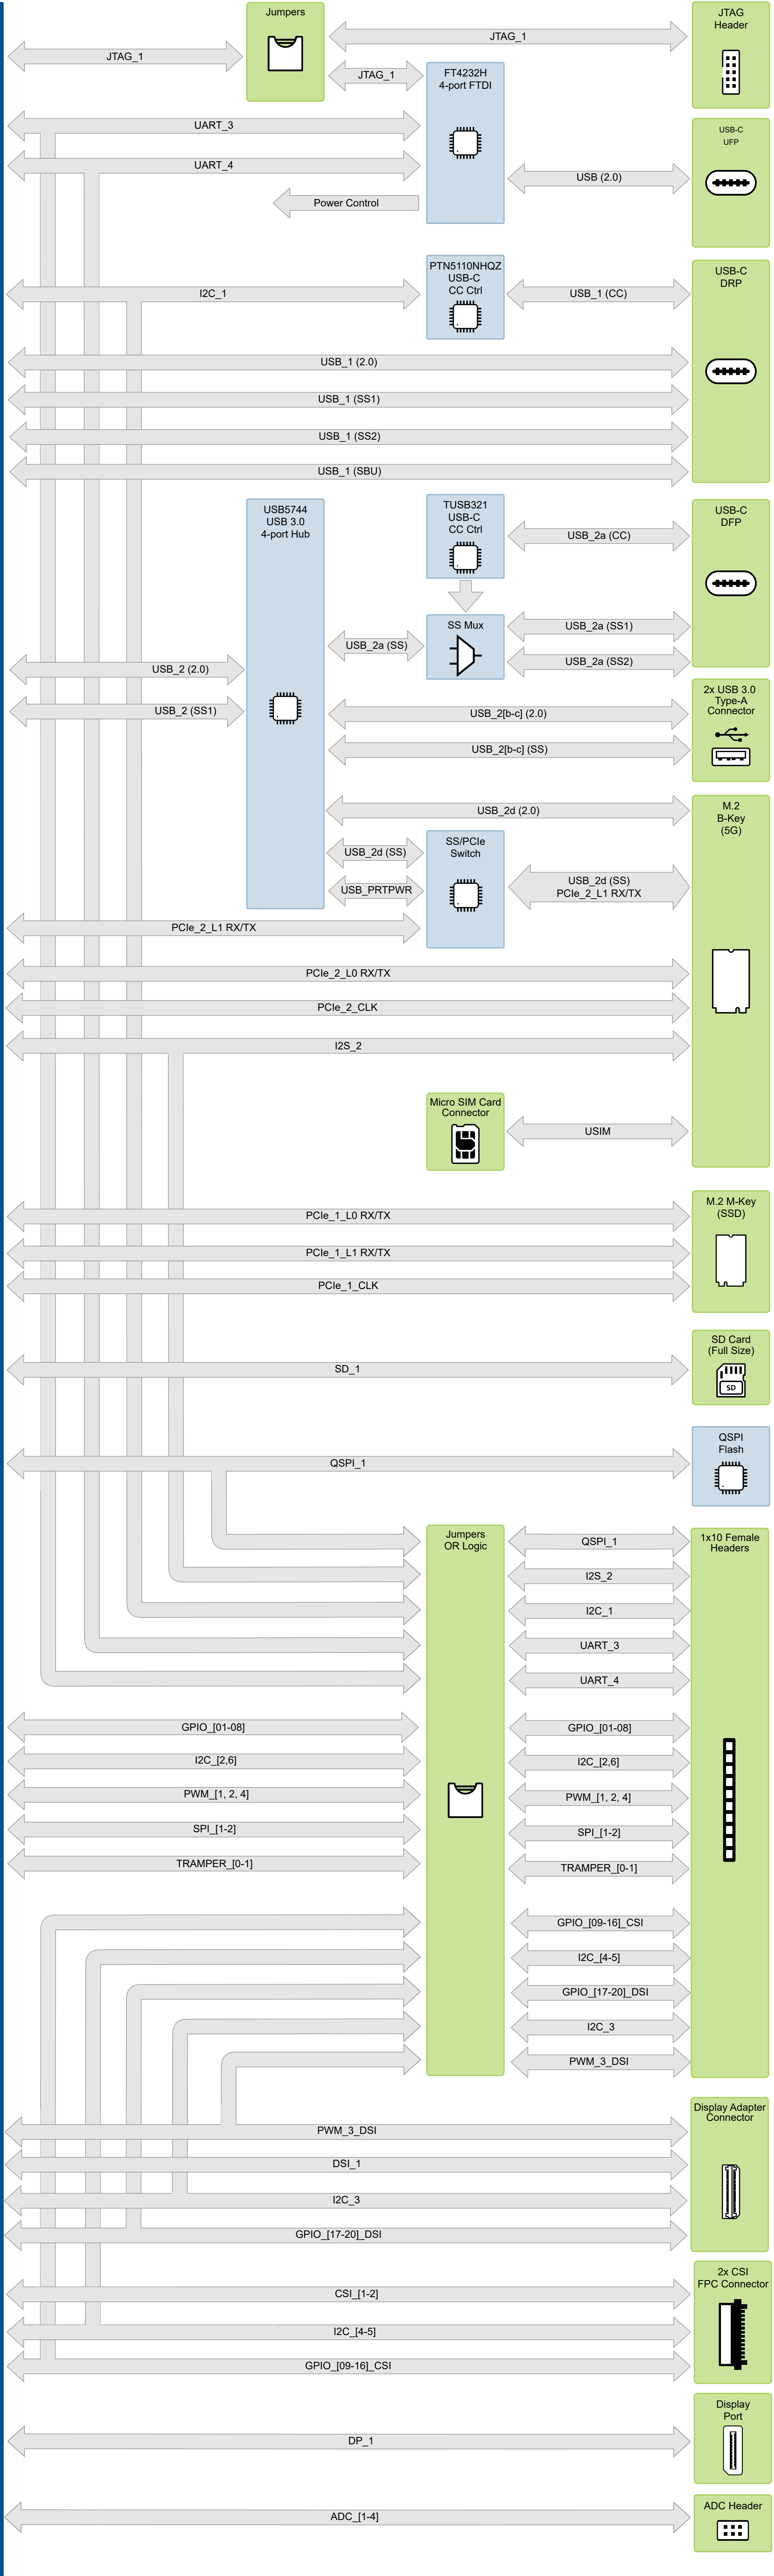

Aquila SoM

- Not assembled
- Connectors, Buttons and Switches
- Functional Blocks