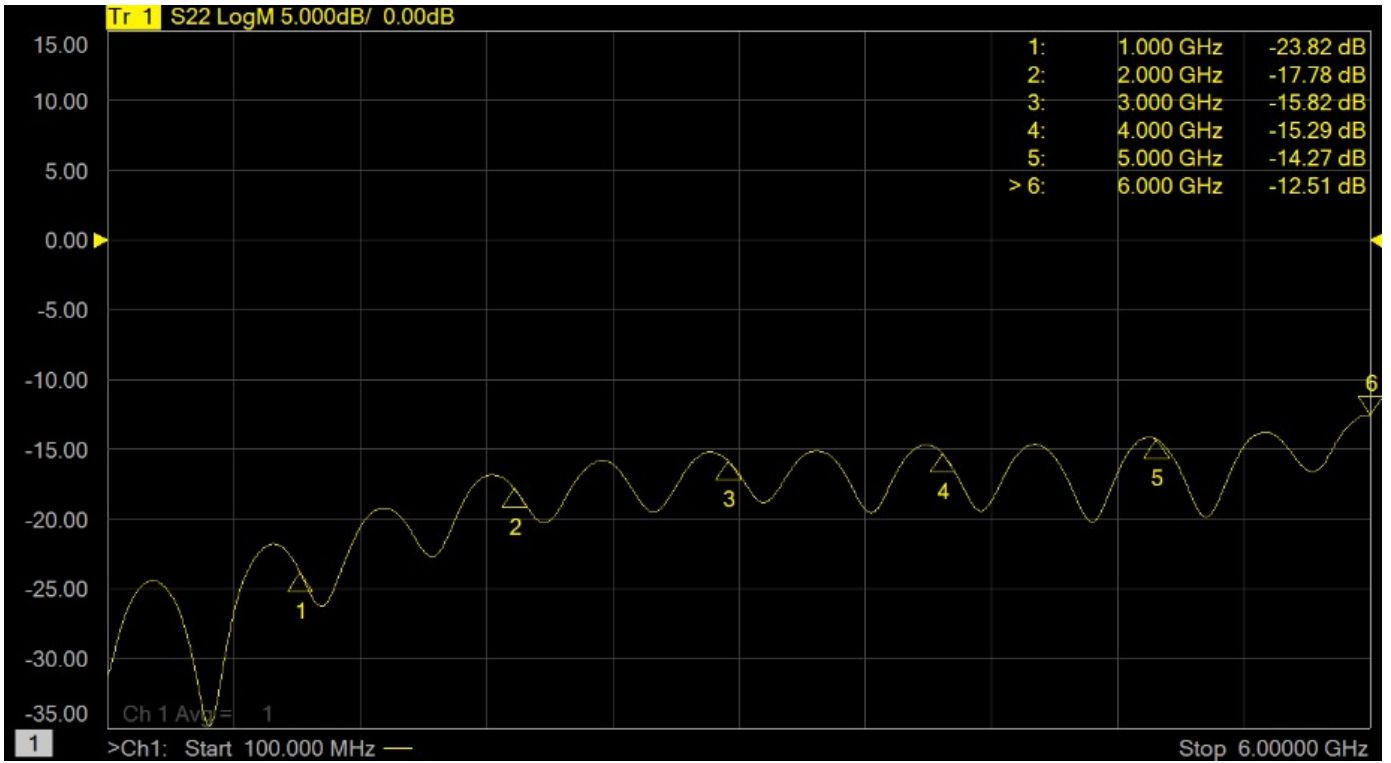

**Pigtail Cable for
Wi-Fi/Bluetooth Antennas
MHF4 to RP-SMA
100mm / 200mm V1.0**

Datasheet

TEST REPORT

Description : SMA FEMALE RP BULKHEAD+1.13+MHF4 IPEX L=100mm

Part NO. : 0273113IPEX4-100

TEST REPORT

Description : SMA FEMALE RP BULKHEAD+1.13+MHF4 IPEX L=200mm

Part NO. : 0273113IPEX4-200

TEST REPORT

Description : SMA FEMALE RP BULKHEAD O-RING+1.13+MHF4 IPEX (IP67)

L=200mm

Part NO. : 021331113IPEX4-200