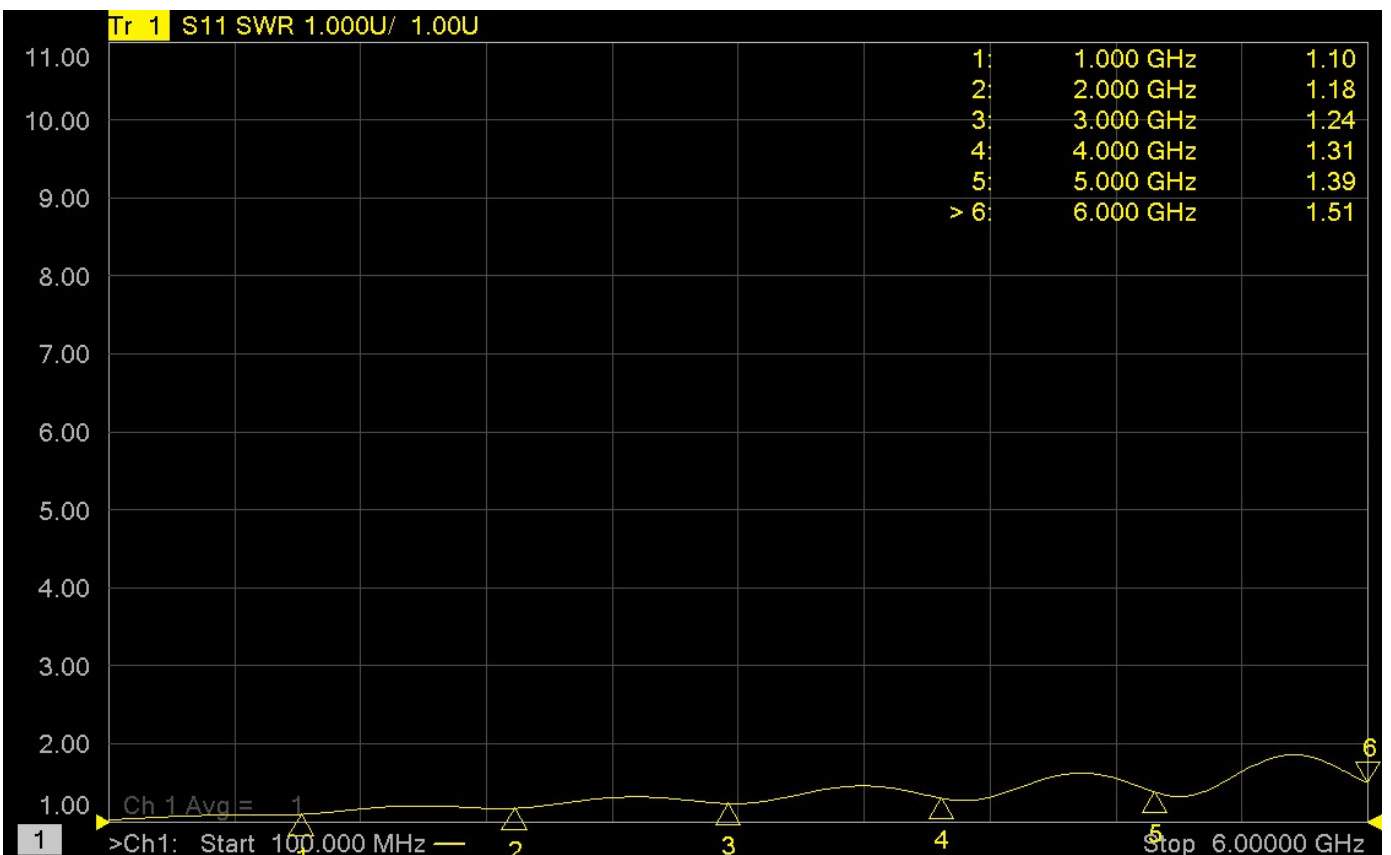

**Pigtail Cable for
Wi-Fi/Bluetooth Antennas
MHF4 to RP-SMA
100mm / 200mm V1.0**

Datasheet

TEST REPORT

Description : SMA FEMALE RP BULKHEAD+1.13+MHF4 IPEX L=100mm

Part NO. : 0273113IPEX4-100

TEST REPORT

Description : SMA FEMALE RP BULKHEAD+1.13+MHF4 IPEX L=200mm

Part NO. : 0273113IPEX4-200

TEST REPORT

Description : SMA FEMALE RP BULKHEAD O-RING+1.13+MHF4 IPEX (IP67)

L=200mm

Part NO. : 021331113IPEX4-200