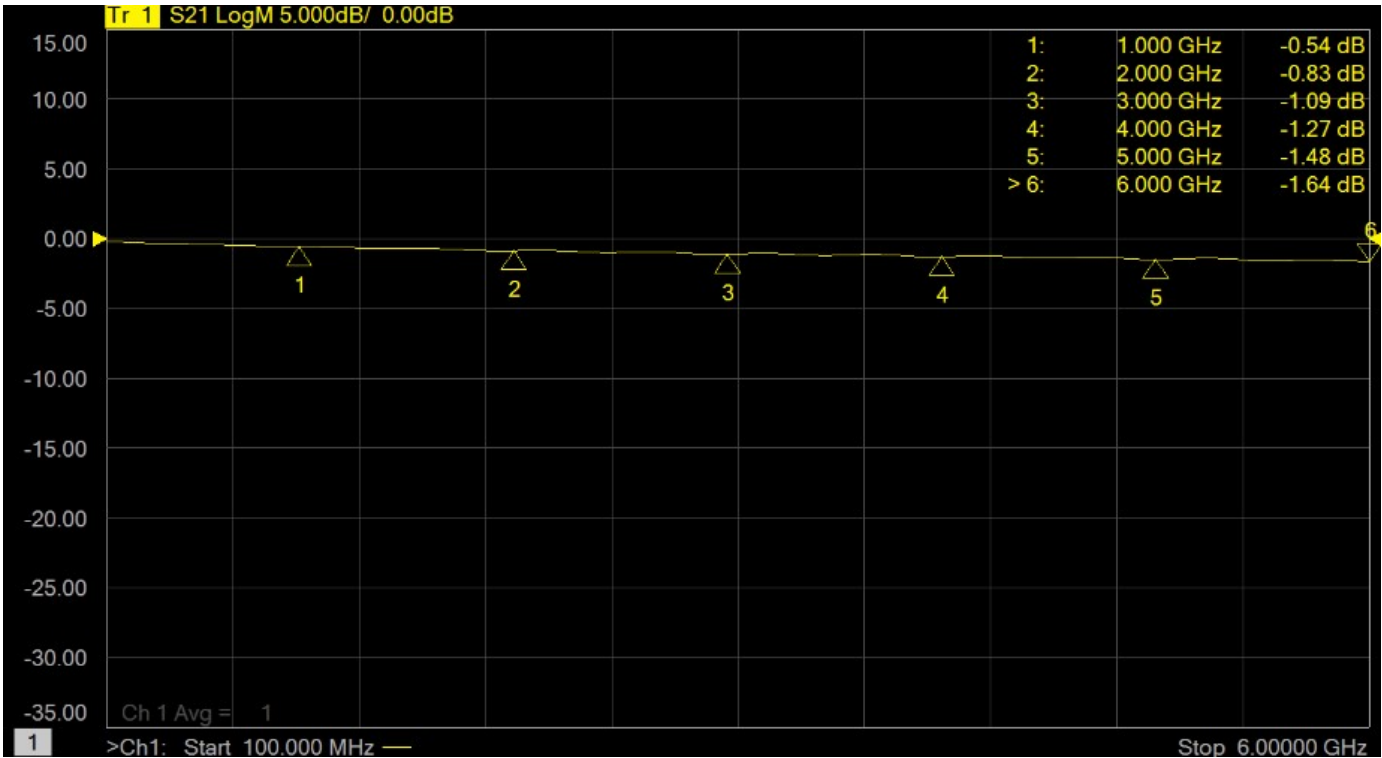

**Pigtail Cable for
Wi-Fi/Bluetooth Antennas
MHF4 to RP-SMA
100mm / 200mm V1.0**

Datasheet

TEST REPORT

Description : SMA FEMALE RP BULKHEAD+1.13+MHF4 IPEX L=100mm

Part NO. : 0273113IPEX4-100

TEST REPORT

Description : SMA FEMALE RP BULKHEAD+1.13+MHF4 IPEX L=200mm

Part NO. : 0273113IPEX4-200

TEST REPORT

Description : SMA FEMALE RP BULKHEAD O-RING+1.13+MHF4 IPEX (IP67)

L=200mm

Part NO. : 021331113IPEX4-200