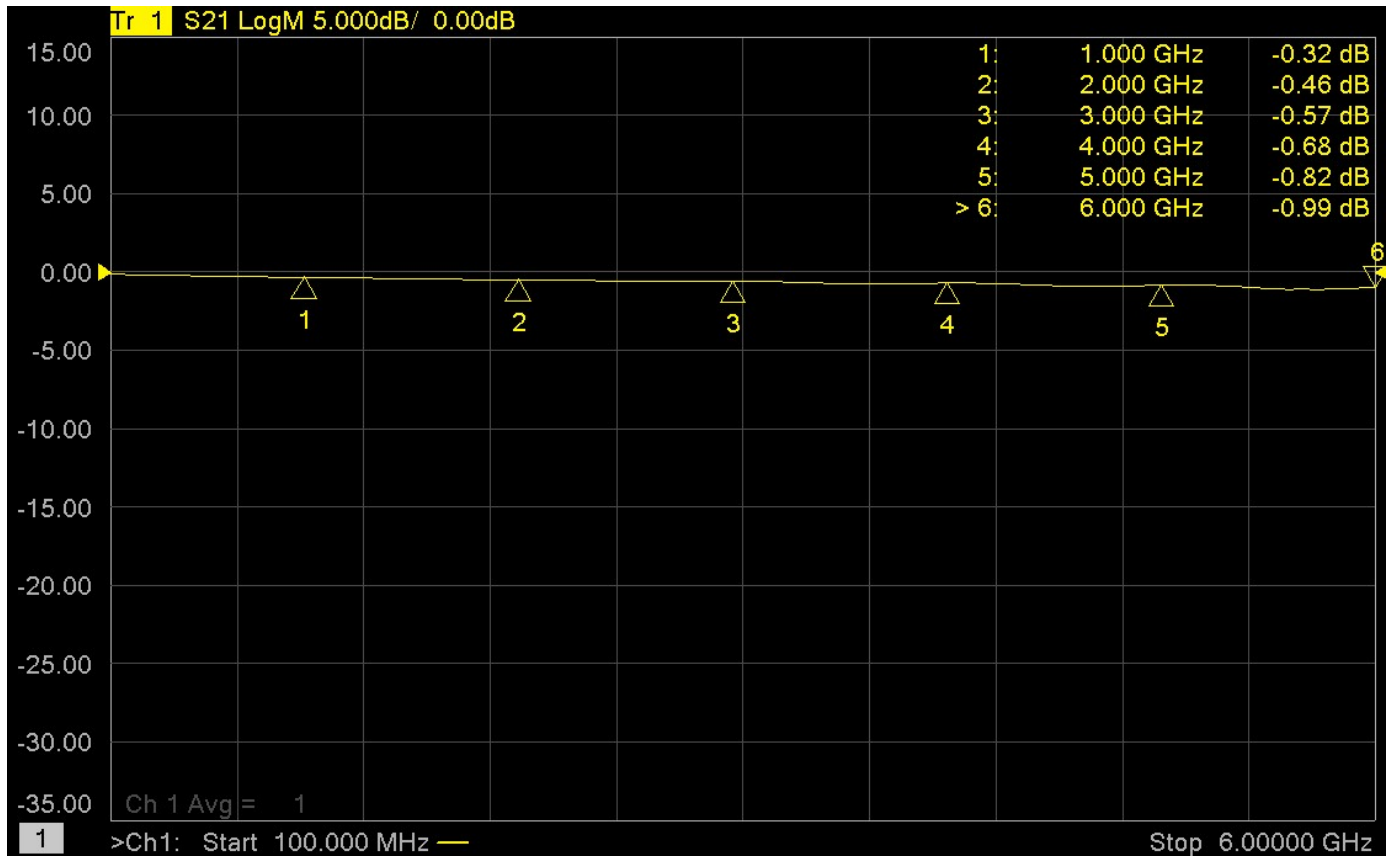

**Pigtail Cable for
Wi-Fi/Bluetooth Antennas
MHF4 to RP-SMA
100mm / 200mm V1.0**

Datasheet

TEST REPORT

Description : SMA FEMALE RP BULKHEAD+1.13+MHF4 IPEX L=100mm

Part NO. : 0273113IPEX4-100

TEST REPORT

Description : SMA FEMALE RP BULKHEAD+1.13+MHF4 IPEX L=200mm

Part NO. : 0273113IPEX4-200

TEST REPORT

Description : SMA FEMALE RP BULKHEAD O-RING+1.13+MHF4 IPEX (IP67)

L=200mm

Part NO. : 021331113IPEX4-200