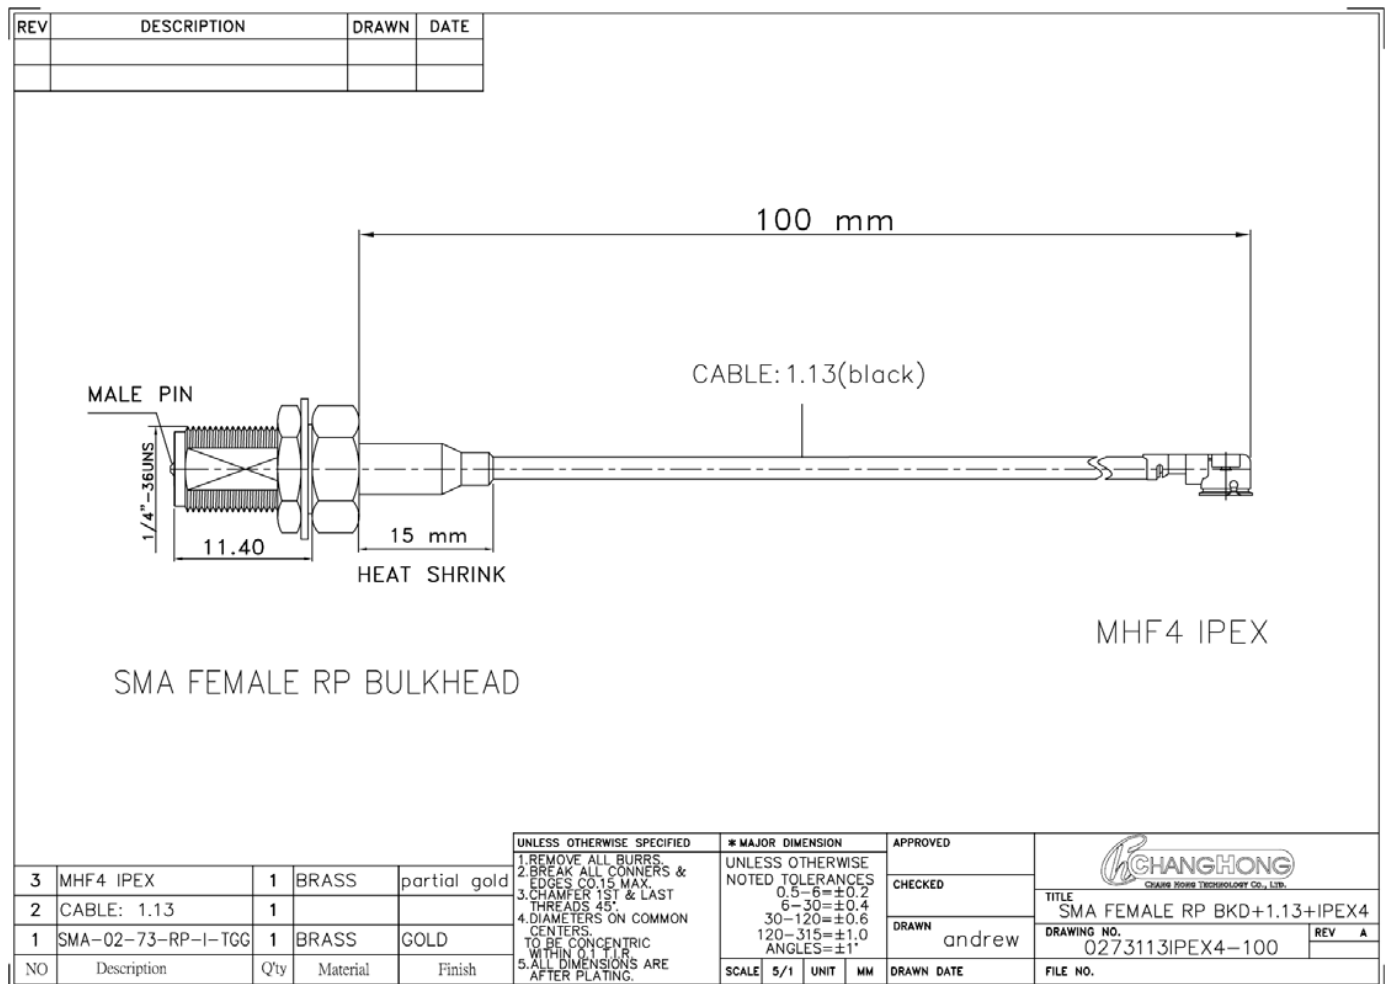

**Pigtail Cable for
Wi-Fi/Bluetooth Antennas
MHF4 to RP-SMA
100mm / 200mm V1.0**

Datasheet

TEST REPORT

Description : SMA FEMALE RP BULKHEAD+1.13+MHF4 IPEX L=100mm

Part NO. : 0273113IPEX4-100

TEST REPORT

Description : SMA FEMALE RP BULKHEAD+1.13+MHF4 IPEX L=200mm

Part NO. : 0273113IPEX4-200

TEST REPORT

Description : SMA FEMALE RP BULKHEAD O-RING+1.13+MHF4 IPEX (IP67)

L=200mm

Part NO. : 021331113IPEX4-200