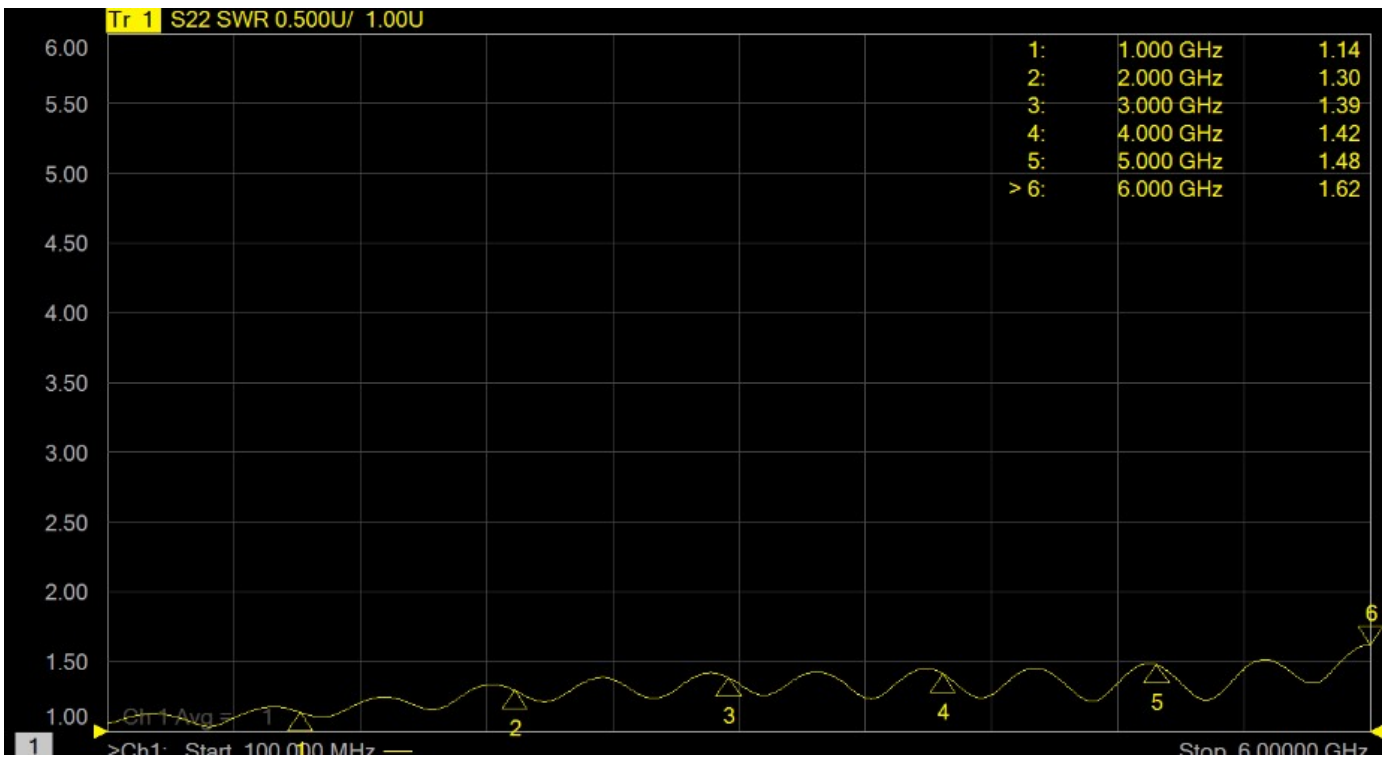

**Pigtail Cable for
Wi-Fi/Bluetooth Antennas
MHF4 to RP-SMA
100mm / 200mm V1.0**

Datasheet

TEST REPORT

Description : SMA FEMALE RP BULKHEAD+1.13+MHF4 IPEX L=100mm

Part NO. : 0273113IPEX4-100

TEST REPORT

Description : SMA FEMALE RP BULKHEAD+1.13+MHF4 IPEX L=200mm

Part NO. : 0273113IPEX4-200

TEST REPORT

Description : SMA FEMALE RP BULKHEAD O-RING+1.13+MHF4 IPEX (IP67)

L=200mm

Part NO. : 021331113IPEX4-200