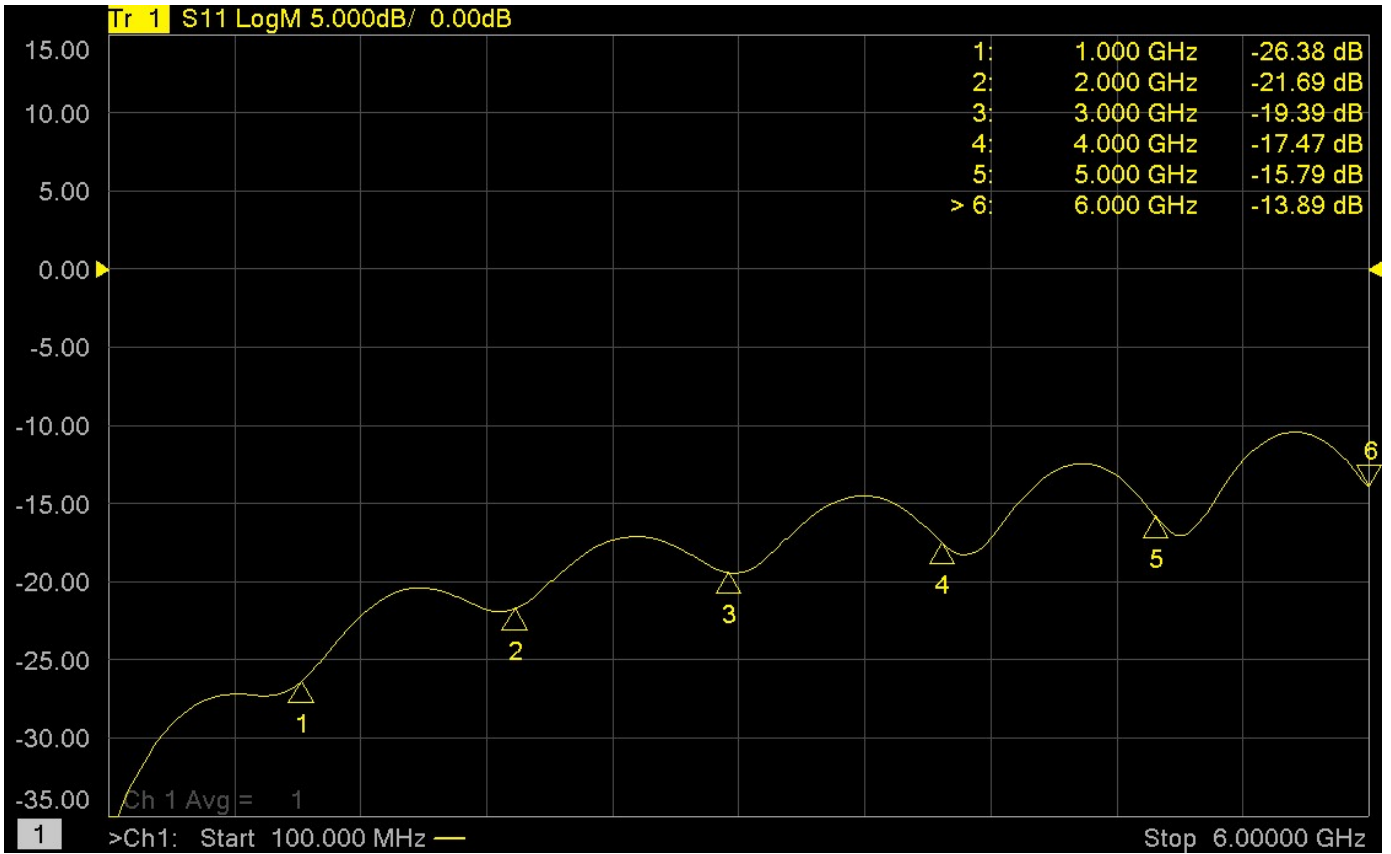

**Pigtail Cable for
Wi-Fi/Bluetooth Antennas
MHF4 to RP-SMA
100mm / 200mm V1.0**

Datasheet

TEST REPORT

Description : SMA FEMALE RP BULKHEAD+1.13+MHF4 IPEX L=100mm

Part NO. : 0273113IPEX4-100

TEST REPORT

Description : SMA FEMALE RP BULKHEAD+1.13+MHF4 IPEX L=200mm

Part NO. : 0273113IPEX4-200

TEST REPORT

Description : SMA FEMALE RP BULKHEAD O-RING+1.13+MHF4 IPEX (IP67)

L=200mm

Part NO. : 021331113IPEX4-200