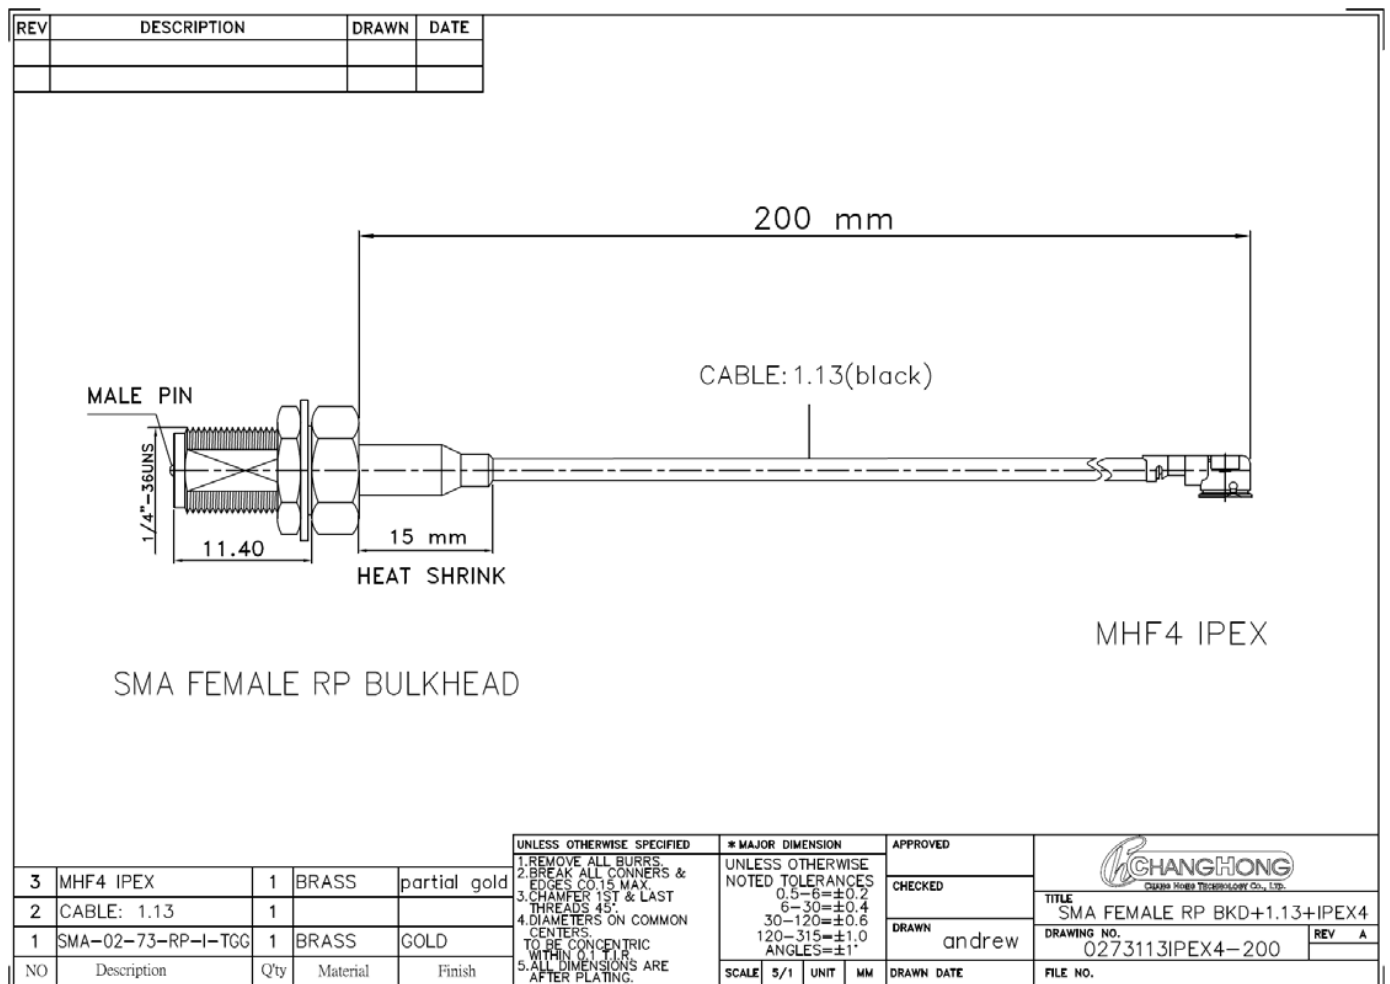

**Pigtail Cable for
Wi-Fi/Bluetooth Antennas
MHF4 to RP-SMA
100mm / 200mm V1.0**

Datasheet

TEST REPORT

Description : SMA FEMALE RP BULKHEAD+1.13+MHF4 IPEX L=100mm

Part NO. : 0273113IPEX4-100

TEST REPORT

Description : SMA FEMALE RP BULKHEAD+1.13+MHF4 IPEX L=200mm

Part NO. : 0273113IPEX4-200

TEST REPORT

Description : SMA FEMALE RP BULKHEAD O-RING+1.13+MHF4 IPEX (IP67)

L=200mm

Part NO. : 021331113IPEX4-200