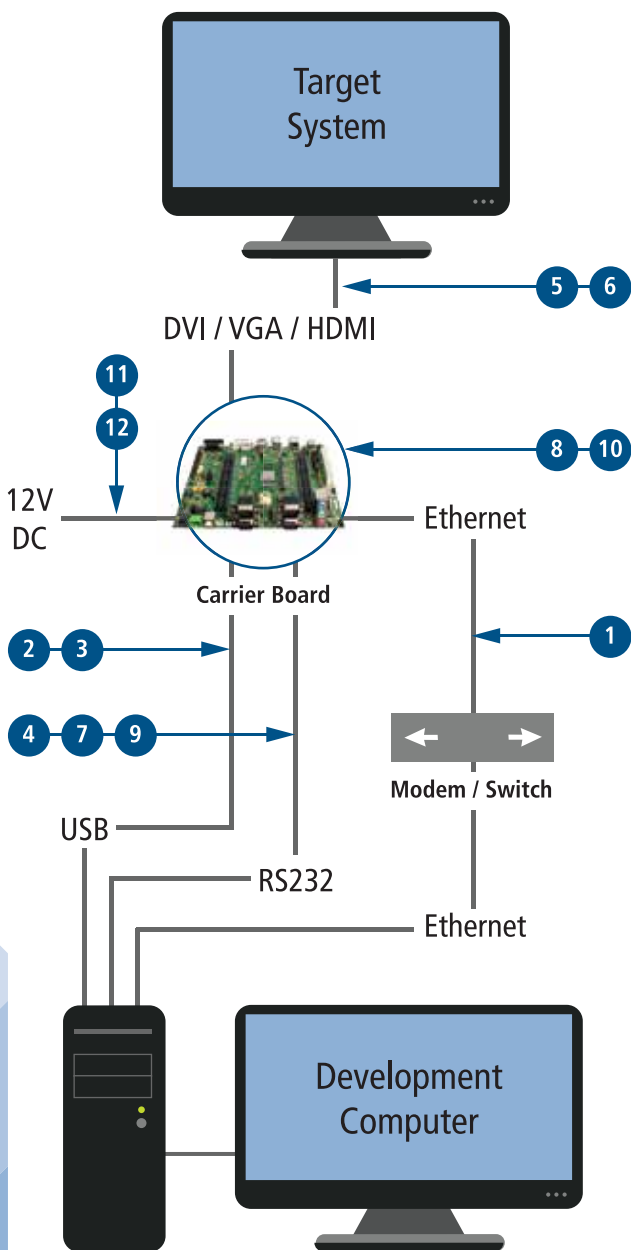

Apalis
Evaluation Board

Colibri
Evaluation Board

Ixora
Carrier Board

Iris
Carrier Board

- 1 Ethernet Cable
- 2 USB A to Micro B Cable
- 3 USB A to B Cable
- 4 Null Modem Cable (RS232 Cable)
- 5 DVI to VGA Adapter
- 6 HDMI to DVI Cable
- 7 USB to Serial Adapter
- 8 USB Micro A to A Cable
- 9 Serial Port Adapter (Iris and Ixora)
- 10 Patch Cables
- 11 Power Supply Adapter (Iris Carrier Board)
- 12 1xAC/DC Power Adapter

Accessory Settings

Accessory List

No.	Name	Qty.	Size
	Ethernet Cable	1	2m
	USB A to Micro B Cable	1	1.5m
	USB A to B Cable	2	1.5m
	Null Modem Cable (RS232 Cable)	1	1.5m
	DVI to VGA Adapter	1	-
	HDMI to DVI Cable	1	15cm
	USB to Serial Adapter	1	-
	USB Micro A to A Cable	1	10cm
	Serial Port Adapter (Iris and Ixora)	2	20cm
	Patch Cables	12	20cm
	Power Supply Adapter (Iris Carrier Board)	1	20cm
	1xAC/DC Power Adapter	1	1.2m