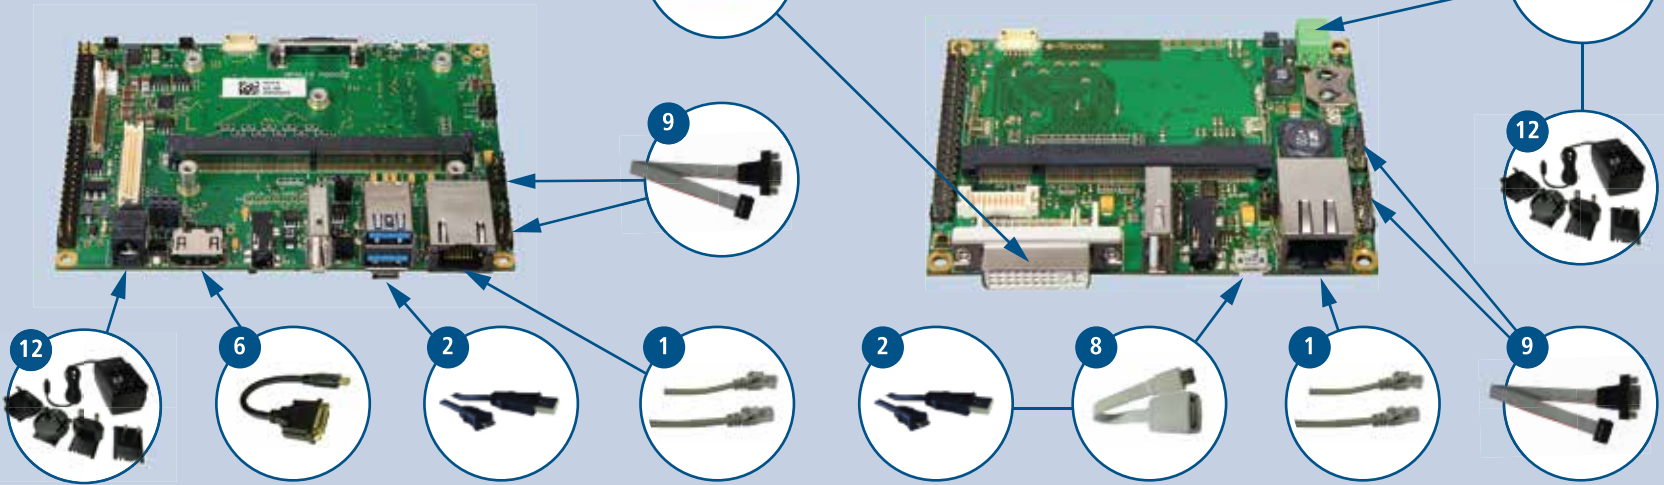

Apalis
Evaluation Board

Colibri
Evaluation Board

Ixora
Carrier Board

Iris
Carrier Board

- 1 Ethernet Cable
- 2 USB A to Micro B Cable
- 3 USB A to B Cable
- 4 Null Modem Cable (RS232 Cable)
- 5 DVI to VGA Adapter
- 6 HDMI to DVI Cable
- 7 USB to Serial Adapter
- 8 USB Micro A to A Cable
- 9 Serial Port Adapter (Iris and Ixora)
- 10 Patch Cables
- 11 Power Supply Adapter (Iris Carrier Board)
- 12 1xAC/DC Power Adapter

Accessory Settings

Accessory List

No.	Name	Qty.	Size
	Ethernet Cable	1	2m
	USB A to Micro B Cable	1	1.5m
	USB A to B Cable	2	1.5m
	Null Modem Cable (RS232 Cable)	1	1.5m
	DVI to VGA Adapter	1	-
	HDMI to DVI Cable	1	15cm
	USB to Serial Adapter	1	-
	USB Micro A to A Cable	1	10cm
	Serial Port Adapter (Iris and Ixora)	2	20cm
	Patch Cables	12	20cm
	Power Supply Adapter (Iris Carrier Board)	1	20cm
	1xAC/DC Power Adapter	1	1.2m