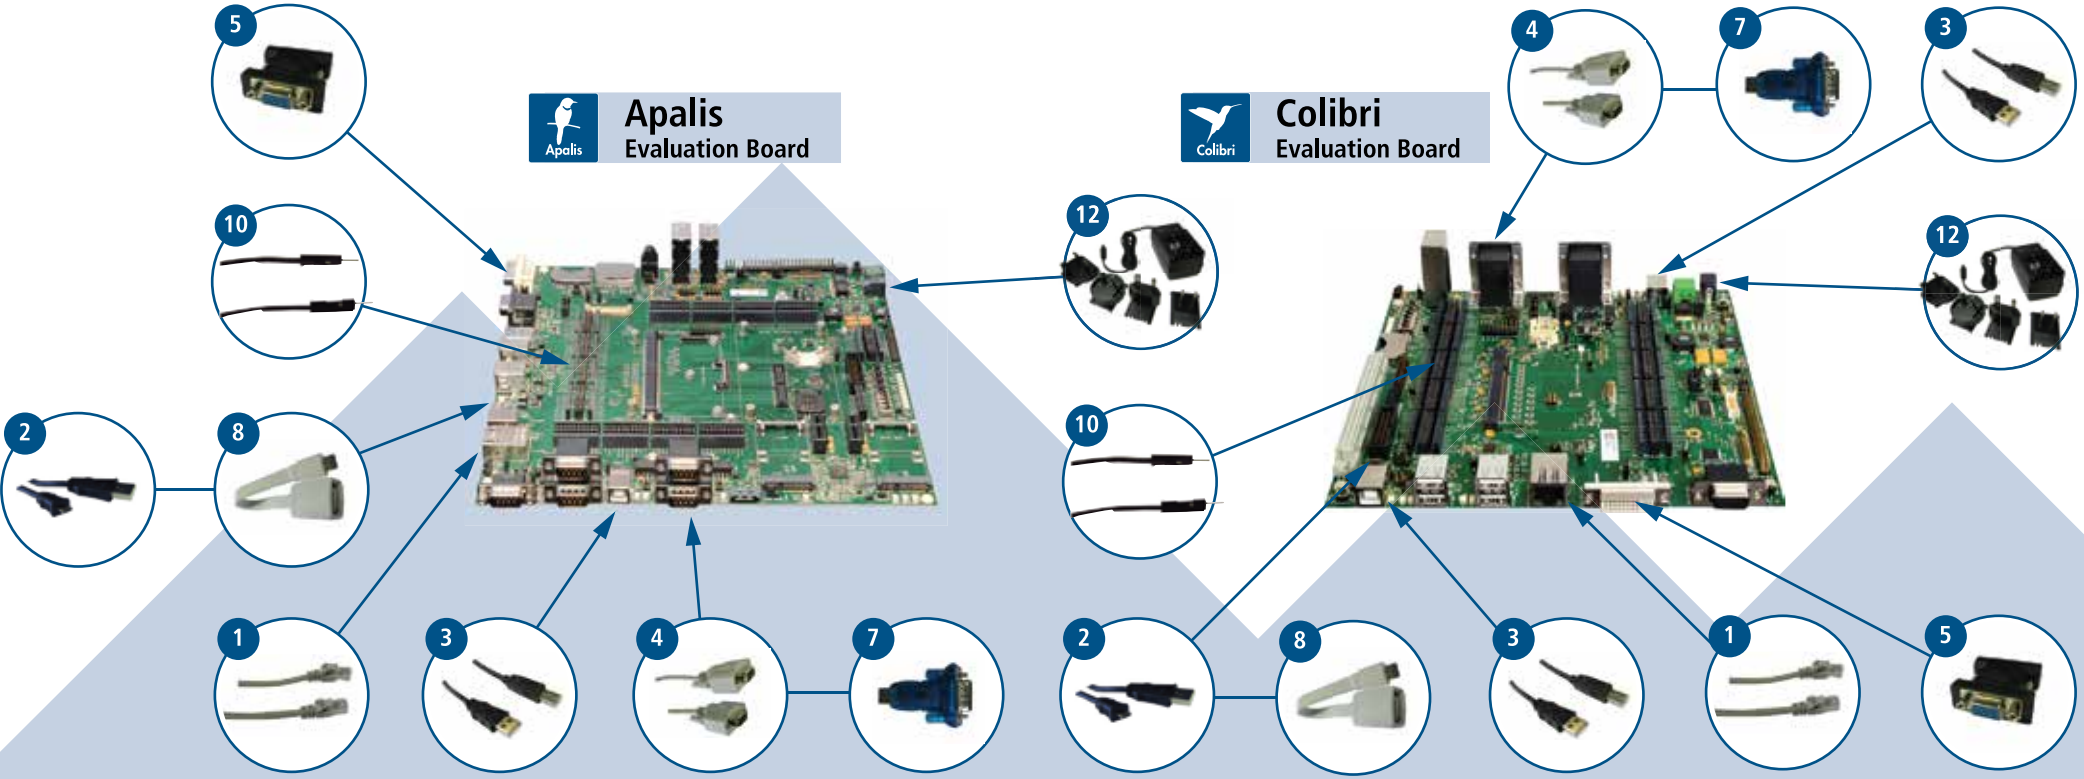

Apalis
Evaluation Board

Colibri
Evaluation Board

Ixora
Carrier Board

Iris
Carrier Board

- 1 Ethernet Cable
- 2 USB A to Micro B Cable
- 3 USB A to B Cable
- 4 Null Modem Cable (RS232 Cable)
- 5 DVI to VGA Adapter
- 6 HDMI to DVI Cable
- 7 USB to Serial Adapter
- 8 USB Micro A to A Cable
- 9 Serial Port Adapter (Iris and Ixora)
- 10 Patch Cables
- 11 Power Supply Adapter (Iris Carrier Board)
- 12 1xAC/DC Power Adapter

Accessory Settings

Accessory List

No.	Name	Qty.	Size
	Ethernet Cable	1	2m
	USB A to Micro B Cable	1	1.5m
	USB A to B Cable	2	1.5m
	Null Modem Cable (RS232 Cable)	1	1.5m
	DVI to VGA Adapter	1	-
	HDMI to DVI Cable	1	15cm
	USB to Serial Adapter	1	-
	USB Micro A to A Cable	1	10cm
	Serial Port Adapter (Iris and Ixora)	2	20cm
	Patch Cables	12	20cm
	Power Supply Adapter (Iris Carrier Board)	1	20cm
	1xAC/DC Power Adapter	1	1.2m